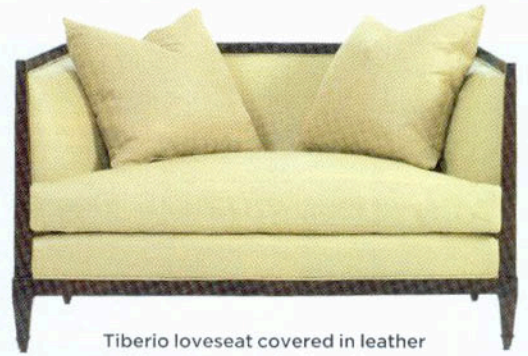

WESTERN Interiors & DESIGN

FURNITURE **FURNITURE**

Lifesteel sofa from Flexform shown in leather with a metal frame; 866.353.9763, www.flexformusa.com.

Tiberio loveseat covered in leather with mahogany trim from Kravet; 800.645.9068, www.kravet.com.

No. 207 Palazzo Banquette from the Jan Showers Collection; shown in Ashley Studio velvet with nailhead trim; 214.747.5252, www.janshowers.com.

The Cannes sofa, with cotton upholstery and a hardwood frame, from Crate & Barrel; 800.996.9960, www.crateandbarrel.com.