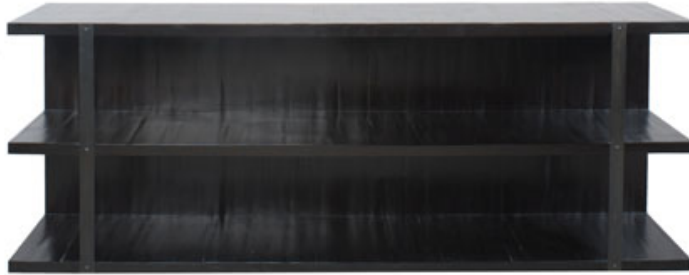

INTERIEURS

228 East 58th Street • New York, NY 10022
212.343.0800 • info@interieurs.com

www.interieurs.com

Emile Console

Collection: Le Bambou Interieurs

Made in USA

Description:

Bamboo veneer on maple with antiqued bronze finish
aluminum

Measurements:

72"L x 15.5"D x 30" H; 84"L x 15.5"D x 27" H
may be ordered in custom sizes